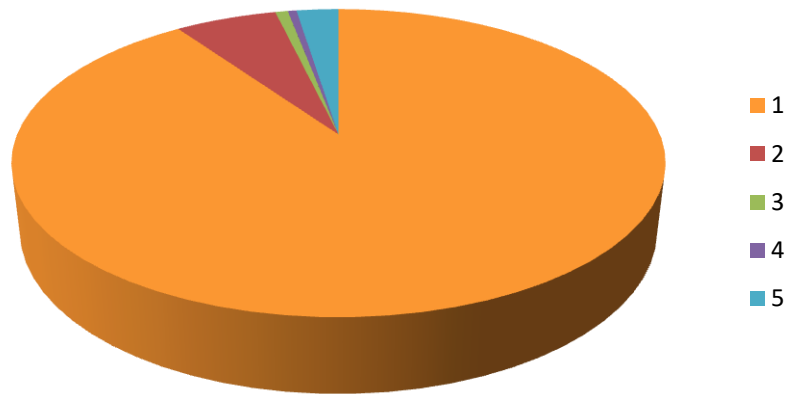

Friends and Family Test reviews 2019/20

| | Extremely Likely | Likely | Neither Likely or Unlikely | Unlikely | Extremely Unlikely | Total | % of positive replies |
|--------------|------------------|------------|----------------------------|-----------|--------------------|-------------|-----------------------|
| | 1 | 2 | 3 | 4 | 5 | | |
| Months | | | | | | | |
| April | 299 | 21 | 3 | 0 | 14 | 337 | 95% |
| May | 332 | 27 | 5 | 2 | 8 | 374 | 96% |
| June | 303 | 18 | 2 | 1 | 7 | 331 | 97% |
| July | 351 | 22 | 4 | 0 | 9 | 386 | 97% |
| August | 333 | 23 | 4 | 0 | 9 | 369 | 96% |
| September | 388 | 17 | 2 | 3 | 12 | 422 | 96% |
| October | 574 | 28 | 3 | 3 | 14 | 622 | 97% |
| November | 314 | 34 | 5 | 2 | 13 | 368 | 95% |
| December | 314 | 24 | 2 | 2 | 8 | 350 | 97% |
| January | 347 | 24 | 0 | 8 | 4 | 383 | 97% |
| February | 333 | 21 | 2 | 1 | 8 | 365 | 97% |
| March | 152 | 10 | 1 | 1 | 5 | 169 | 96% |
| Total | 4040 | 269 | 33 | 23 | 111 | 4476 | 96% |

NB: The response rate in March 2020 is low, as we paused the use of text messaging during the coronavirus outbreak.